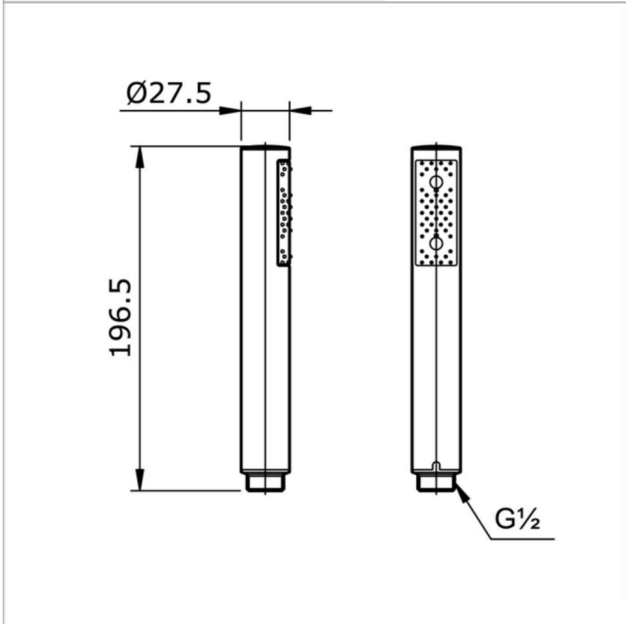

✓ ✓ Very Good

**Brand**

TOTO

**Product Name**

B250

**Description**

- Hand shower

**Colour / Material**