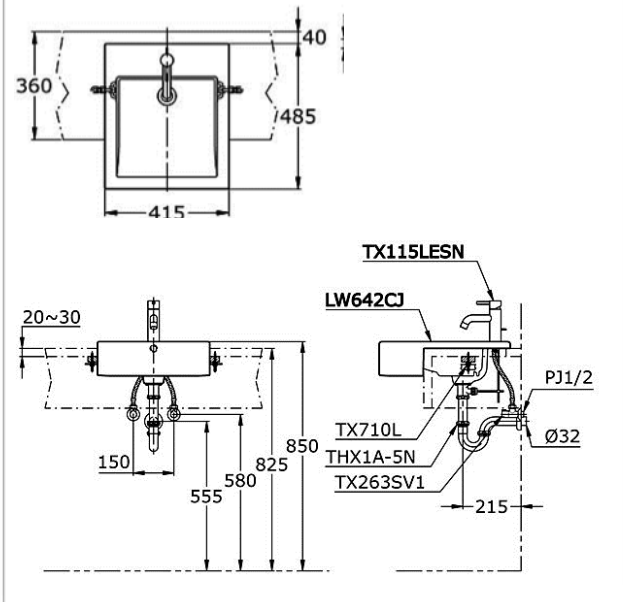

Brand

TOTO

Product Name

LW642CJ

Description

- Semi recessed basin

Colour / Material

White

Specifications

Size : 415W x 485D x 25H mm