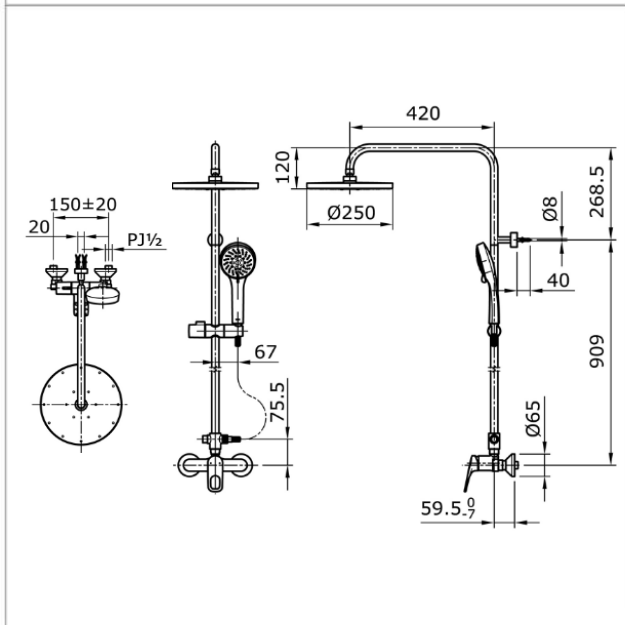

Brand

TOTO

Product Name

TX492SRRZ

Description

- Lever handle shower column set

Colour / Material

Chrome

Specifications

Water pressure : 0.05MPa ~ 0.75MPa