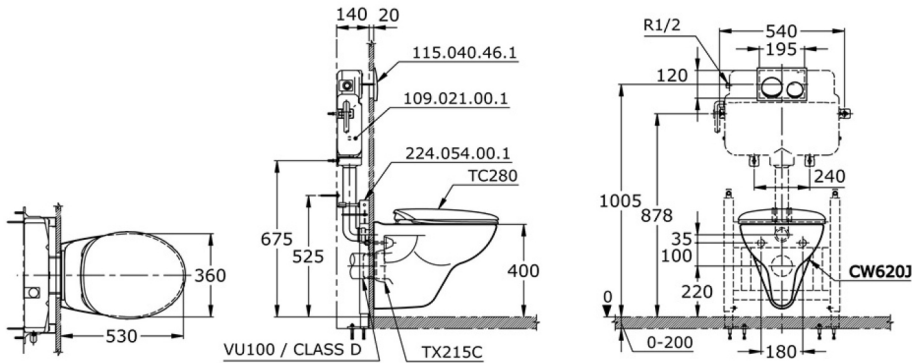

CW620J

Wall Hung

6 / 3 L Dual Flush

Solid Duroplast Seat & Cover

Rough-in: 220 mm

Bowl Shape: Elongated

CW 620 J

Some products may not be available in your area

Prices indicated are manufacturer's suggested retail price, prices may change anytime without notice.

Please check with your nearest reseller for updated prices.

Prices shown for lavatory does not include faucet.