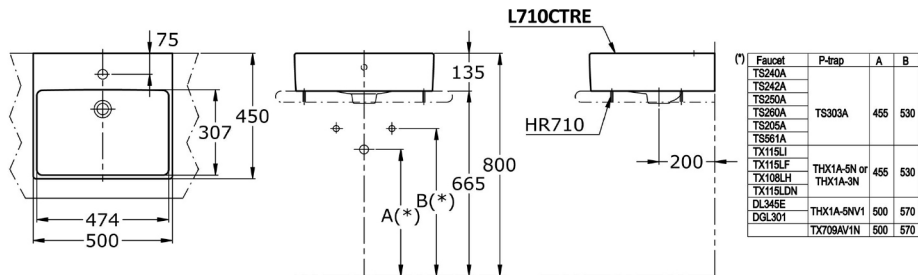

## L710CTRE

Height: 135  
 Width: 500 mm  
 Depth: 450 mm

Some products may not be available in your area  
 Prices indicated are manufacturer's suggested retail price, prices may change anytime without notice.  
 Please check with your nearest reseller for updated prices.  
 Prices shown for lavatory does not include faucet.