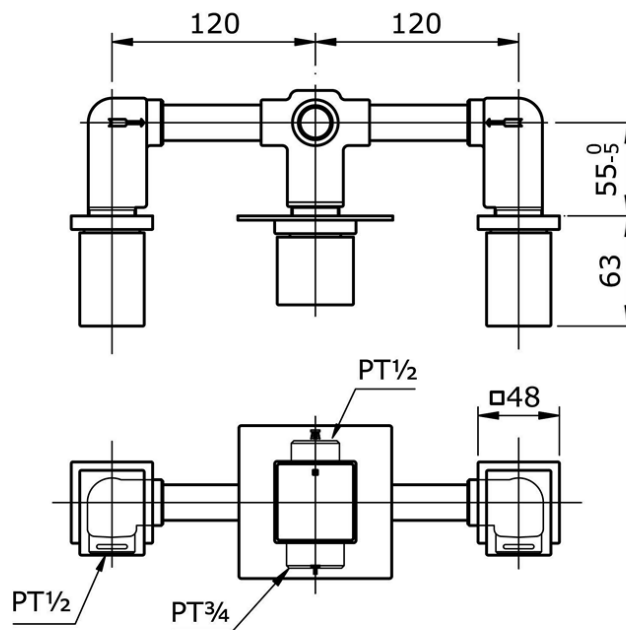

## TX469SI

IDR 4,150,000.00

Mixing Valve For Bath & Shower With Diverter

Min Water Pressure: 0.05 MPa

Max Water Pressure: 0.75 MPa

Some products may not be available in your area

Prices indicated are manufacturer's suggested retail price, prices may change anytime without notice.