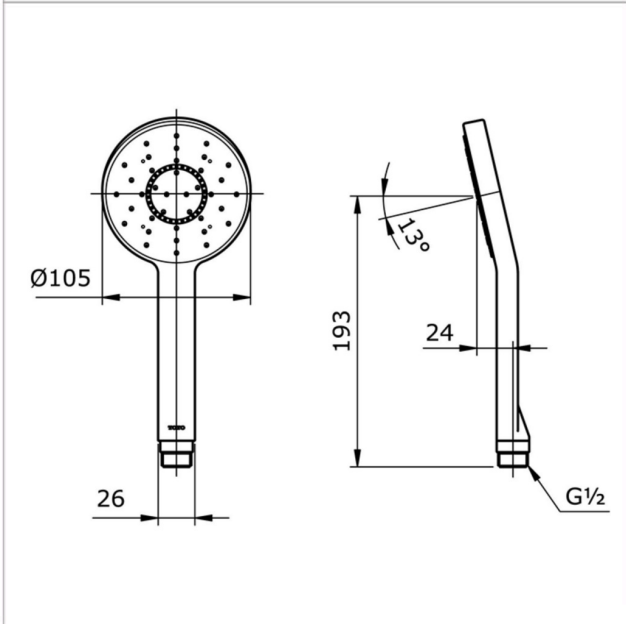

Brand

TOTO

Product Name

A1705E

Description

- Hand shower

Colour / Material

Chrome

Specifications