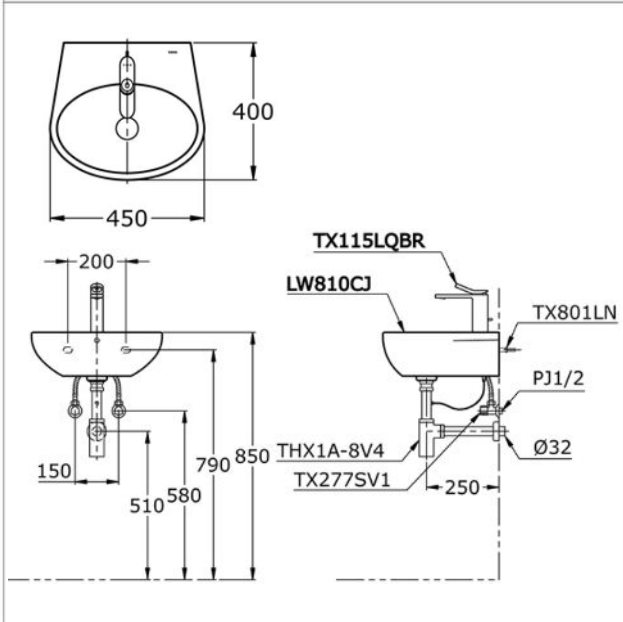

Brand

TOTO

Product Name

LW810CJ

Description

- Wall hung basin

Colour / Material

White

Specifications

Size : 450W x 400D mm