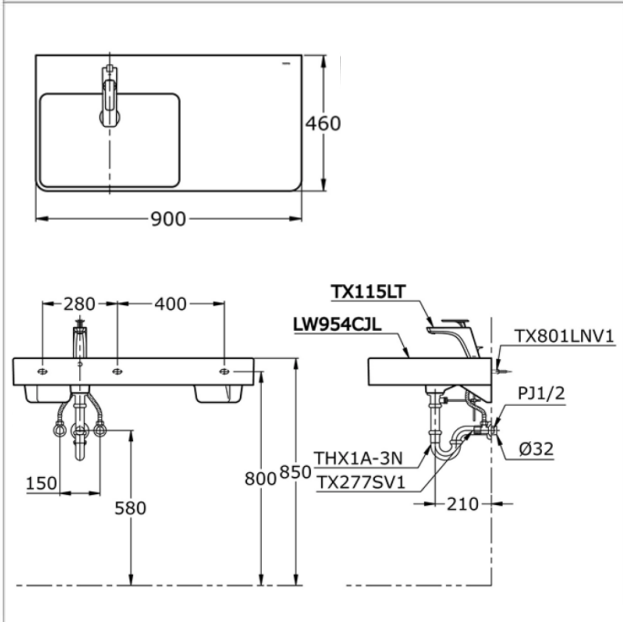

Brand

TOTO

Product Name

LW954CJL

Description

- Wall hung basin

Colour / Material

White

Specifications

Size : 900W x 460D mm