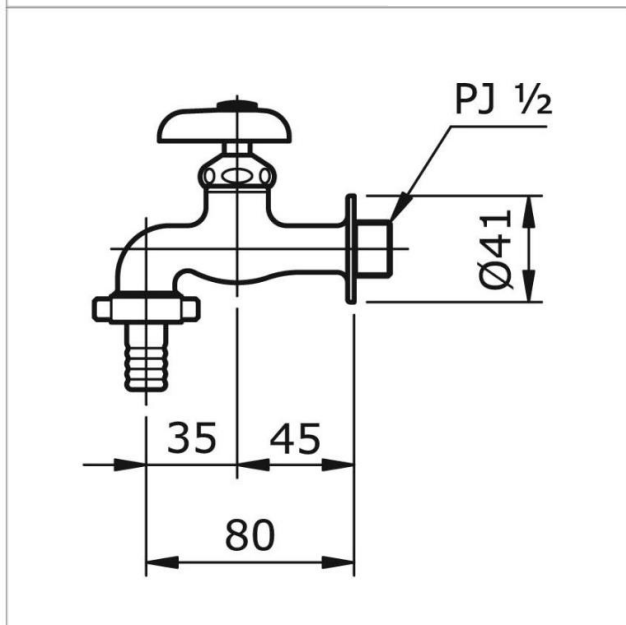

✓✓✓ Excellent

Brand

TOTO

Product Name

T26-13

Description

- Bib tap with hose coupling

Colour / Material

Chrome

Specifications