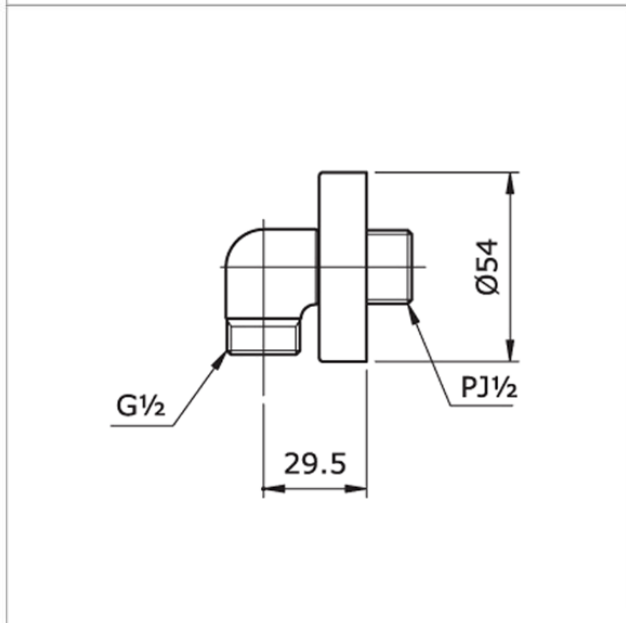

### Description

- Wall outlet

### Specifications

Water pressure : 0.05MPa ~ 0.75MPa