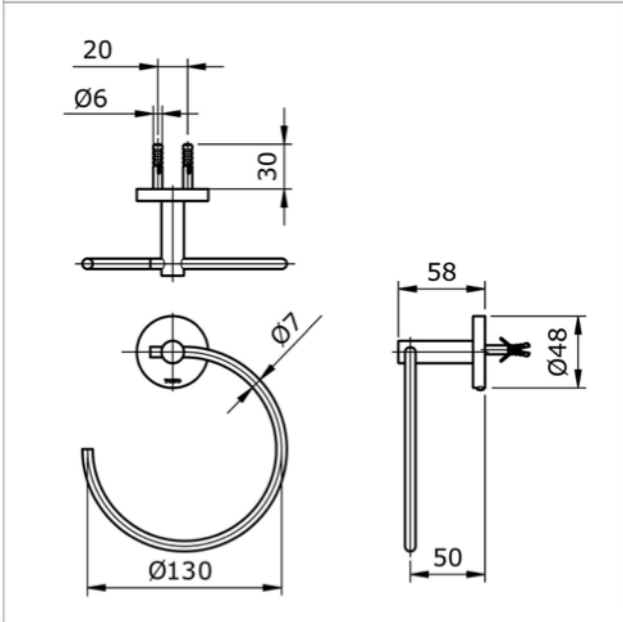

Brand

TOTO

Product Name

TX702AES

Description

- Towel ring

Colour / Material

Chrome

Specifications