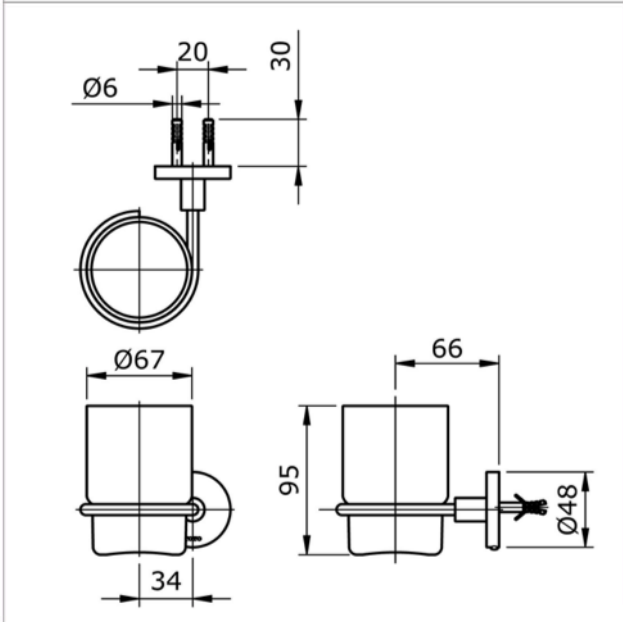

Brand

TOTO

Product Name

TX707AES

Description

- Tumbler holder

Colour / Material

Specifications