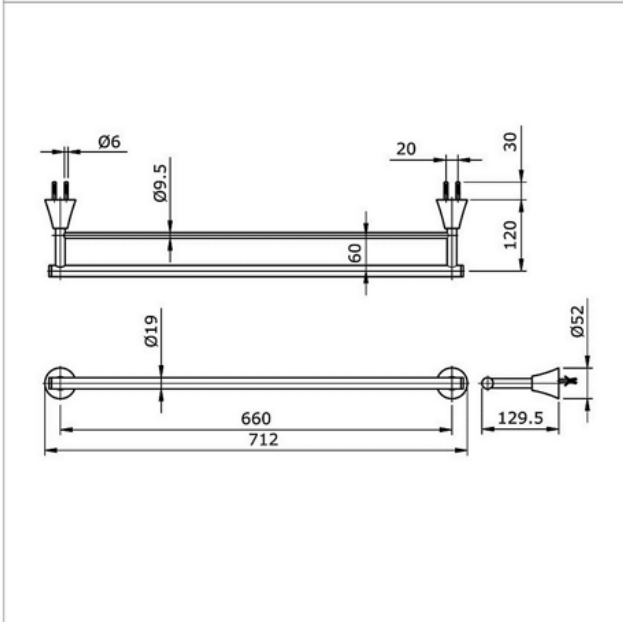

Brand

TOTO

Product Name

TX724AG

Description

- Double towel bar

Colour / Material

Chrome

Specifications

Length : 660 mm