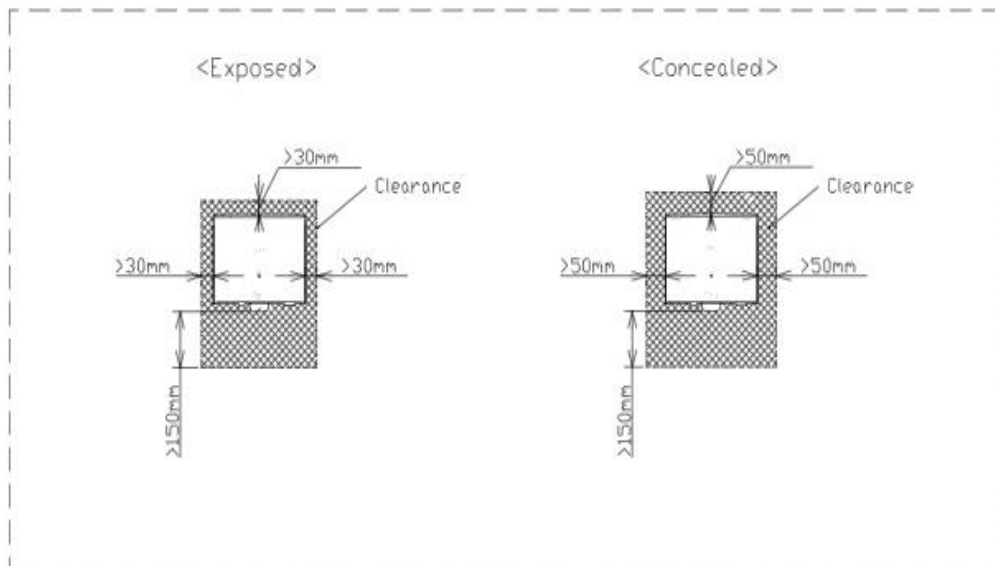

Brand

TOTO

Product Name

TYC322M

Description

- High speed hand dryer
- A high-speed air jet blows water droplets off the hands in an instant
- A wide nozzle blows air that covers the entire surface area of the hands
- Low energy consumption

Colour / Material

Metallic Silver, Aluminium

Specifications

Size	: 245W x 154D x 226H mm
Power Consumption	: Heater On : 620~690W Heater Off : 375~440W
Power Supply	: AC220 - 240V
Drying Time	: 5 - 9s
Weight	: 3.0kg
Noise Level	: 56dB

Detail Technical Drawing for TYC322M

() Recommended Dimension