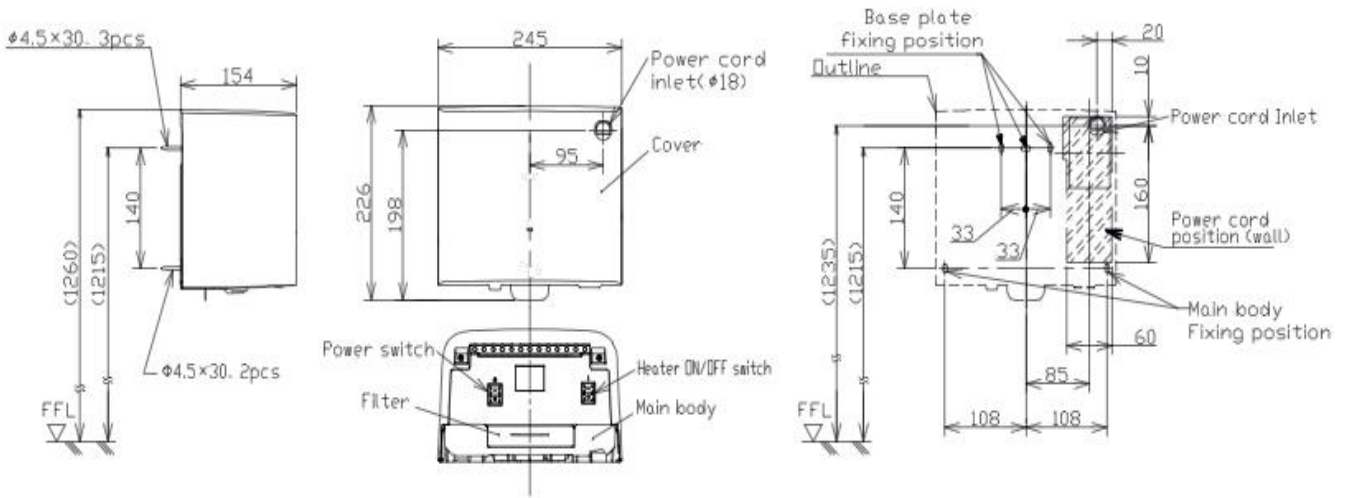

Brand

TOTO

Product Name

TYC322M

Description

- High speed hand dryer
- A high-speed air jet blows water droplets off the hands in an instant
- A wide nozzle blows air that covers the entire surface area of the hands
- Low energy consumption

Colour / Material

Metallic Silver, Aluminium

Specifications

Size	: 245W x 154D x 226H mm
Power Consumption	: Heater On : 620~690W Heater Off : 375~440W
Power Supply	: AC220 - 240V
Drying Time	: 5 - 9s
Weight	: 3.0kg
Noise Level	: 56dB

Detail Technical Drawing for TYC322M

() Recommended Dimension