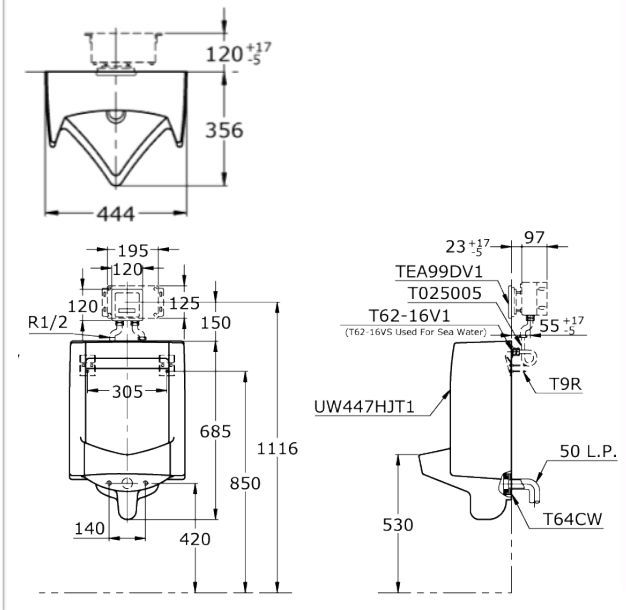

✓✓✓ Excellent

Brand

TOTO

Product Name

UW447HJT1

Description

- Wall hung urinal
- Back inlet

Colour / Material

White

Specifications

Water Usage	: 0.4L / Flush
Size	: 444 x 356 x 685 mm
Inlet to Outlet	: 500 mm