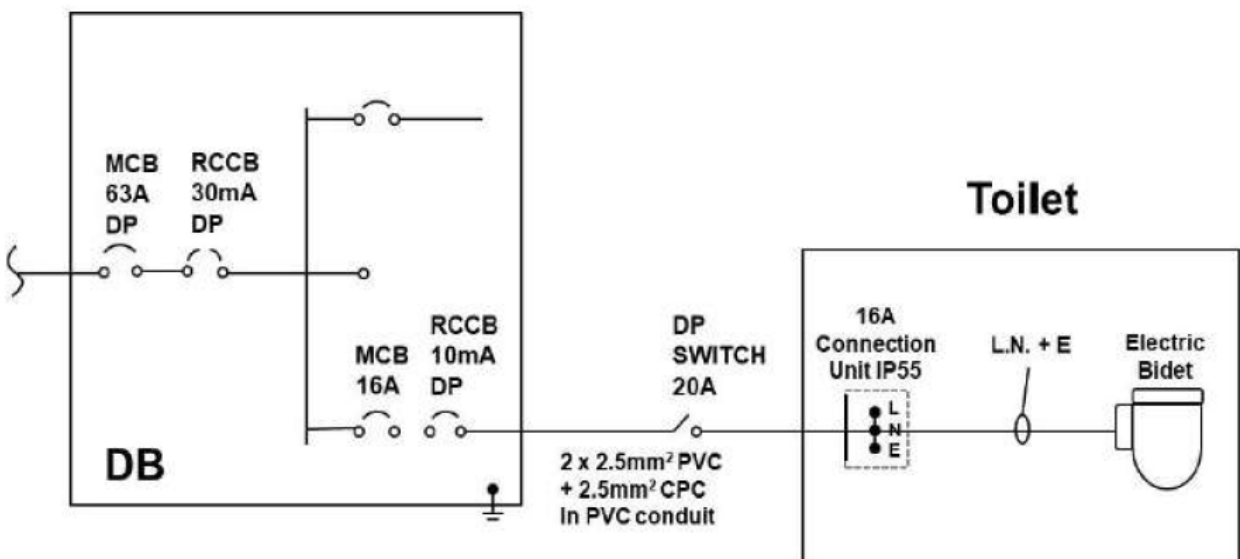

## Electrical Installation Requirements for TOTO Washlet & Neorest