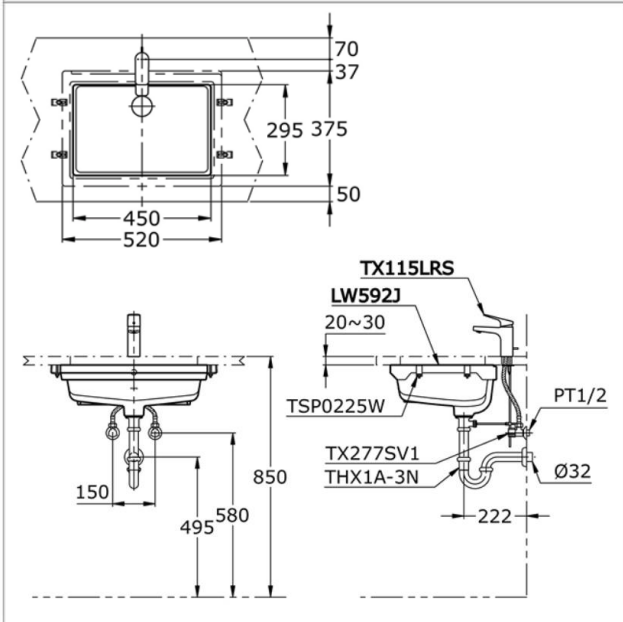

Brand

TOTO

Product Name

LW592J

Description

- Under counter basin

Colour / Material

White

Specifications

Opening Size : 450W x 295D mm
Size : 520W x 375D mm