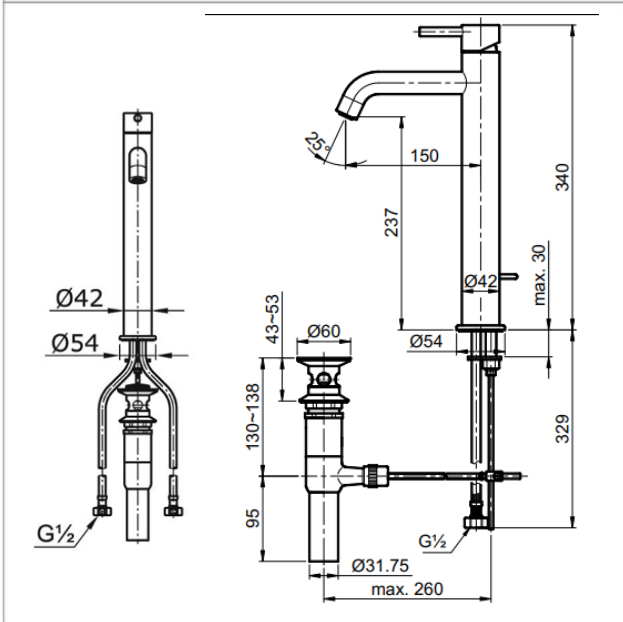

✓ ✓ Very Good

Brand

TOTO

Product Name

TX116LESN

Description

- Extended single lever basin mixer with 1" pop-up waste

Colour / Material

Chrome

Specifications

- Spout length : 150 mm
- Height : 340 mm
- Water pressure : 0.05MPa ~ 0.75MPa