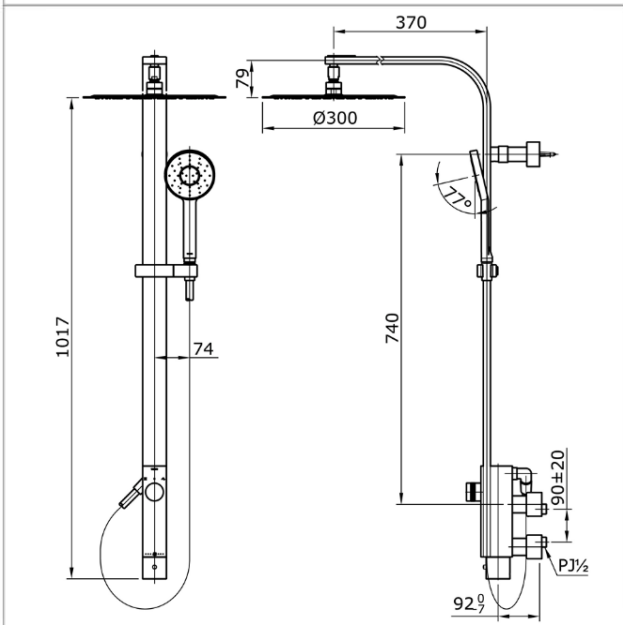

Brand

TOTO

Product Name

TX454SMZ

Description

- Thermostat shower column set
- Regular maintenance and inspection at least every 12 months or more frequently is required.

Colour / Material

Chrome

Specifications

Water pressure : 0.05MPa ~ 0.75MPa