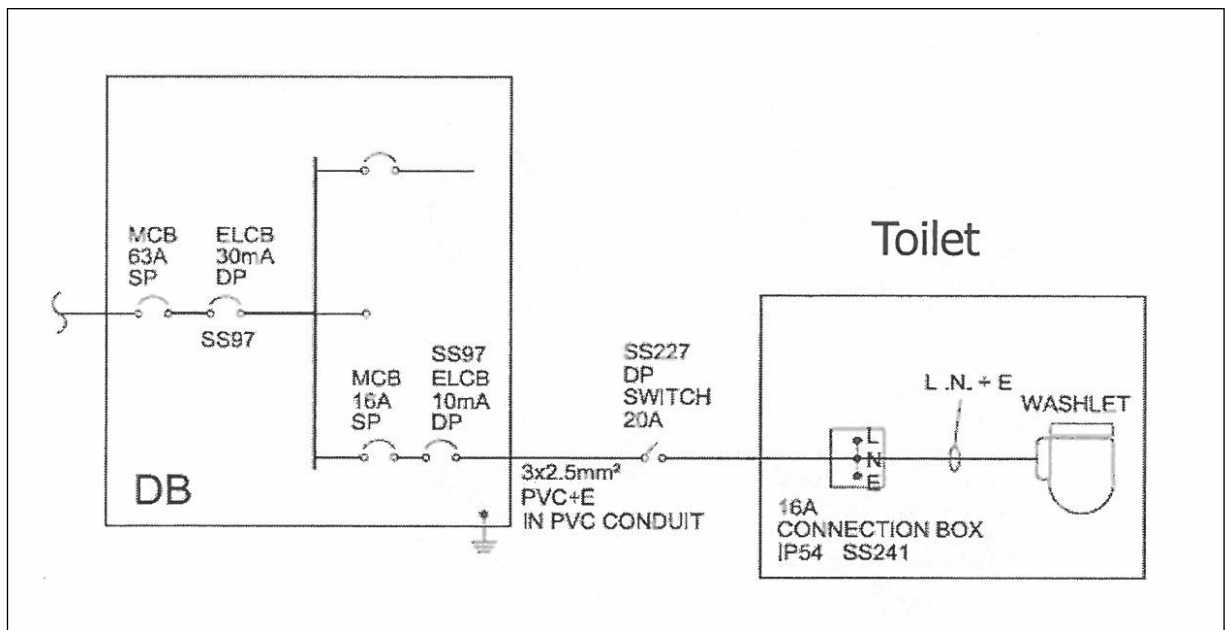

Brand

TOTO

Product Name

TCF4911ESP

Description

- Multi function washlet with remote control and 16A ELCB 10mA DP (SS97)
- Ewater+ spreads out and keeps clean toilet bowl and nozzle by preventing bacteria with sanitizing effect
- Auto lid opening and closing
- Fully equipped with comfortable rear, front, and oscillating cleansing functions
- eBuild-in with motion sensor - Microwave technology
- Infrared Sensor for remote control capabilities
- Adjustable warm air drying & heated seat
- Auto powerful deodorizer activates after every usage
- For hidden wiring & water inlet installation with Washlet+ WC Bowl

Colour / Material

White

Specifications

Size	: 383W x 532D x 125H mm
Water pressure	: 0.05MPa ~ 0.75MPa
Power rating	: 220V, 50/60H, 830W
Power cord	: 5100mm length

Electrical Installation Requirements for TOTO Washlet & Neorest