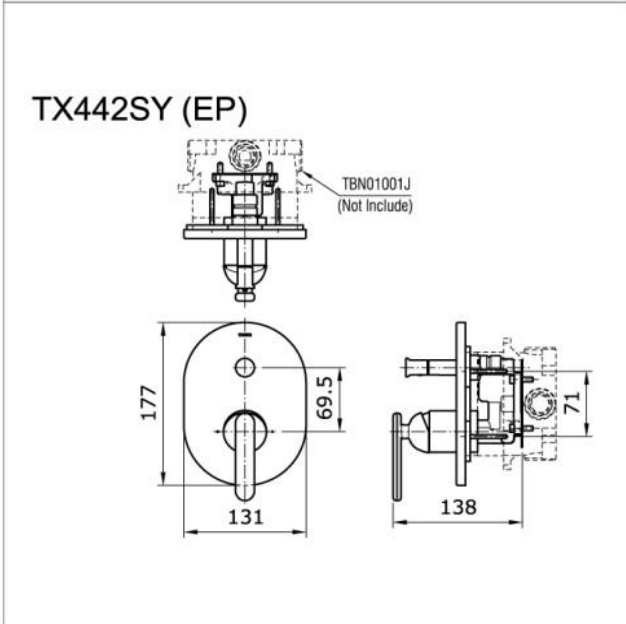

**Brand**

TOTO

**Product Name**

TX442SY#MB

**Description**

- Single lever bath & shower mixer with diverter

**Colour / Material**

Matte Black

**Specifications**

Size : 131W x 177H mm