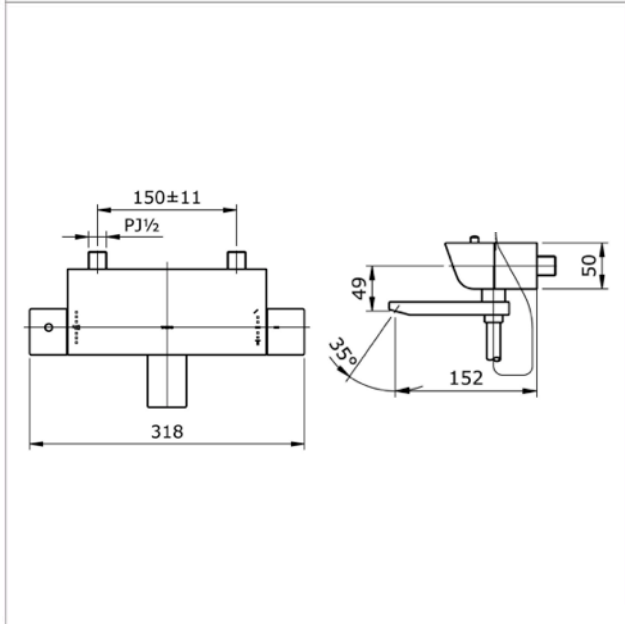

✔✔ Very Good

Brand

TOTO

Product Name

TX449SNV1

Description

- Thermostat bath & shower set
- Regular maintenance and inspection at least every 12 months or more frequently is required.

Colour / Material

Chrome

Specifications

Water pressure : 0.05MPa ~ 0.75MPa