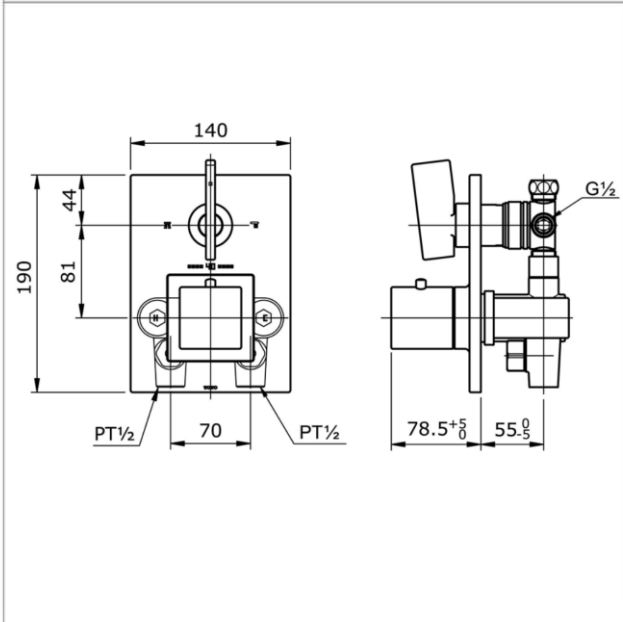

Brand

TOTO

Product Name

TX473SNBR

Description

- Thermostat bath & shower mixer with diverter & stop valve
- Regular maintenance and inspection at least every 12 months or more frequently is required

Colour / Material

Chrome

Specifications

Size : 140 x 190mm

Water pressure : 0.05MPa ~ 0.75MPa