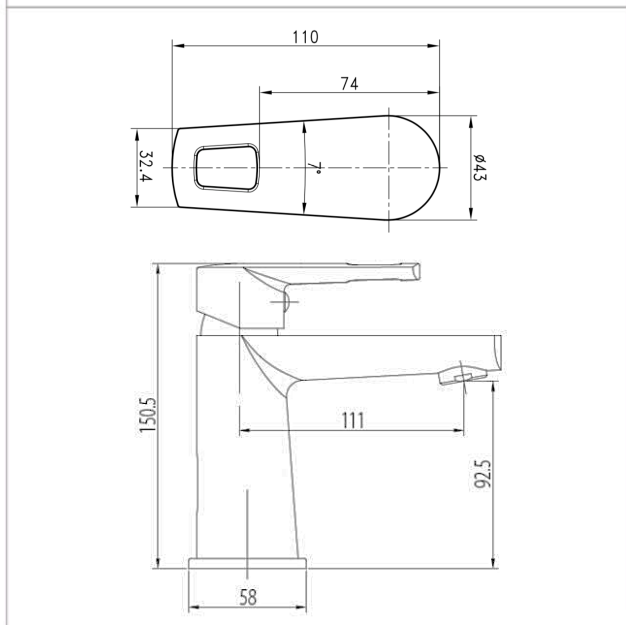

### Description

- Single level basin mixer
- Come with pop-up waste

### Specifications

Spout length : 111 mm