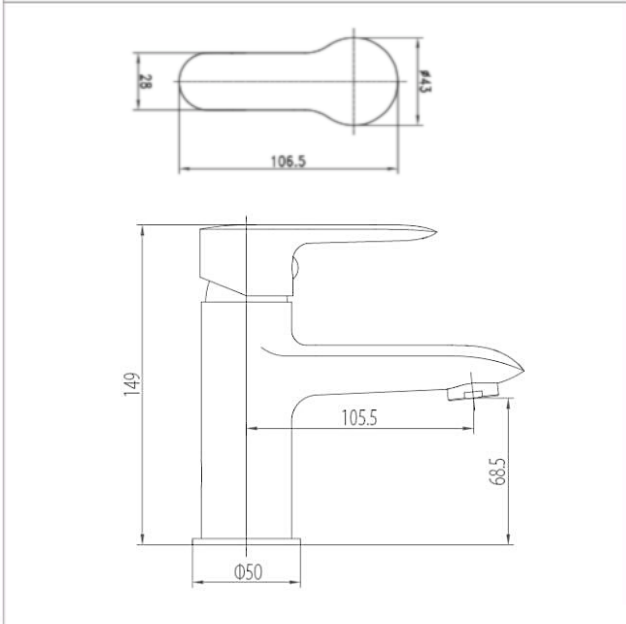

Brand

LOUIS

Product Name

LBM34909BGM

Description

- Single level basin mixer
- Come with pop-up waste

Colour / Material

Brushed Gun Metal

Specifications

Spout length : 106.5 mm