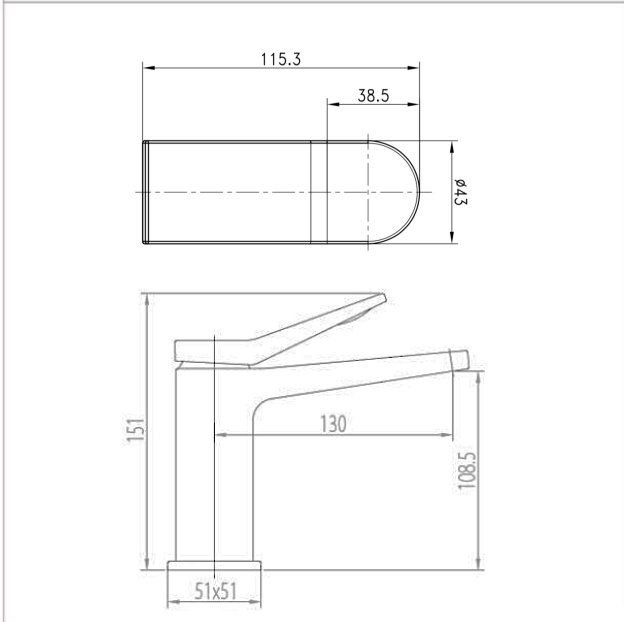

Brand

LOUIS

Product Name

LBM39219

Description

- Waterfall single level basin mixer

Colour / Material

Chrome

Specifications

Spout length : 130 mm