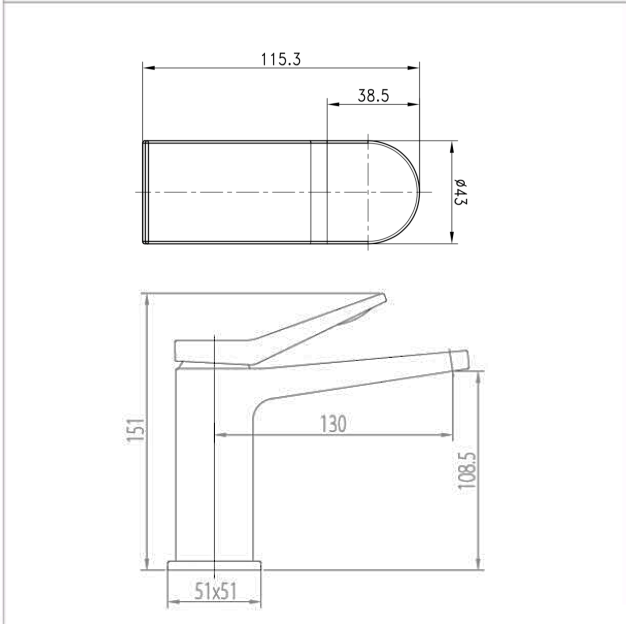

Brand

LOUIS

Product Name

LBM39219BGM

Description

- Waterfall single level basin mixer
- Come with pop-up waste

Colour / Material

Brushed Gun Metal

Specifications

Spout length : 130 mm