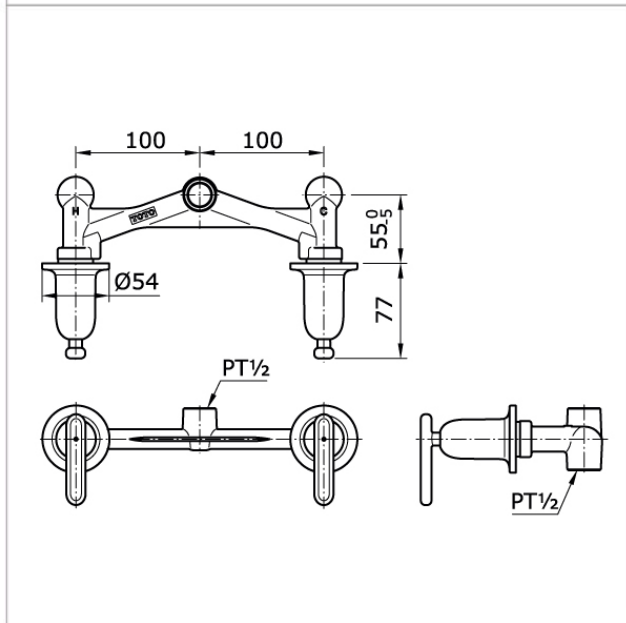

Brand

TOTO

Product Name

TX468SY#MB

Description

- Lever handle mixing valve for shower

Colour / Material

Matte Black

Specifications