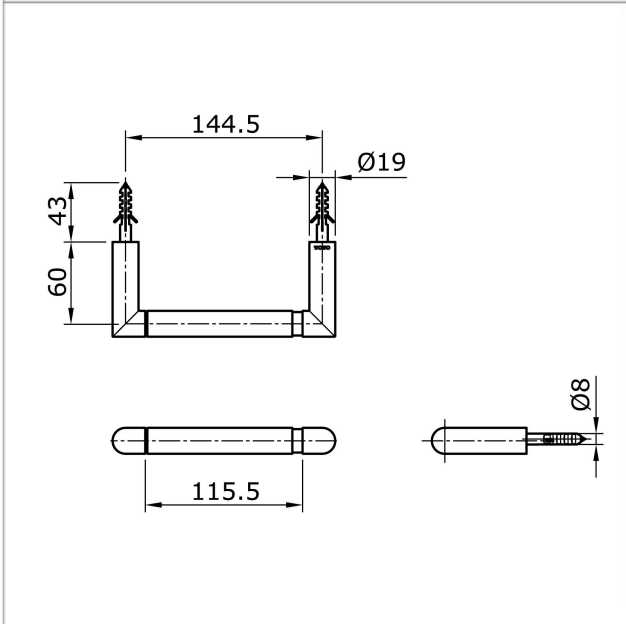

Brand

TOTO

Product Name

TX703M3A#MB

Description

- Paper holder

Colour / Material

Matte. black

Specifications