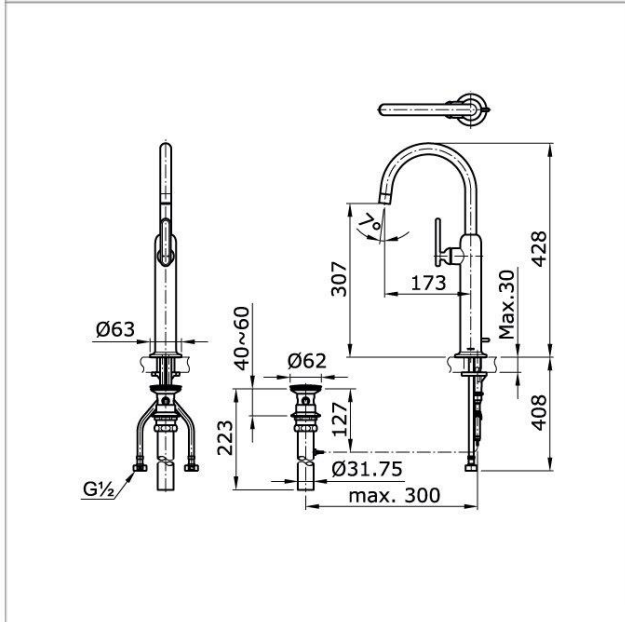

**Brand**

TOTO

**Product Name**

TX116LY

**Description**

- Extended single lever basin mixer with 1" one push pop-up waste

**Colour / Material**

Chrome

**Specifications**

Spout length : 173 mm  
Height : 428 mm