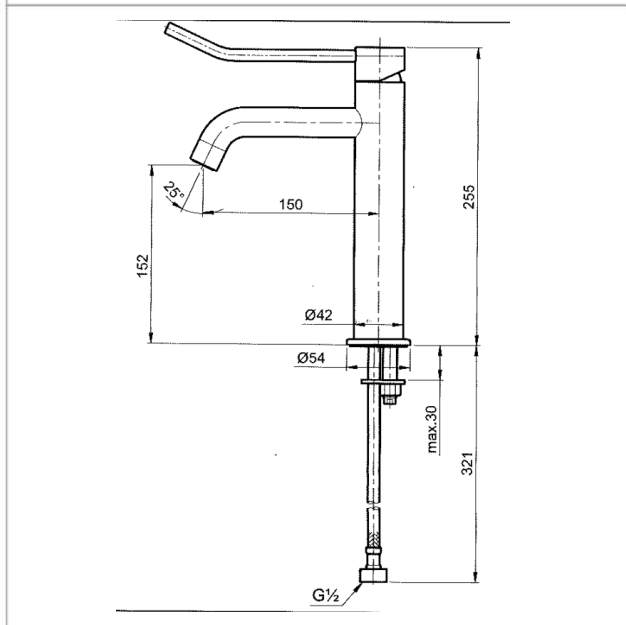

### Description

- Extended single long lever basin mixer (without pop-up waste)

### Specifications

- |                |                     |
|----------------|---------------------|
| Spout length   | : 150 mm            |
| Height         | : 255 mm            |
| Water pressure | : 0.05MPa ~ 0.75MPa |