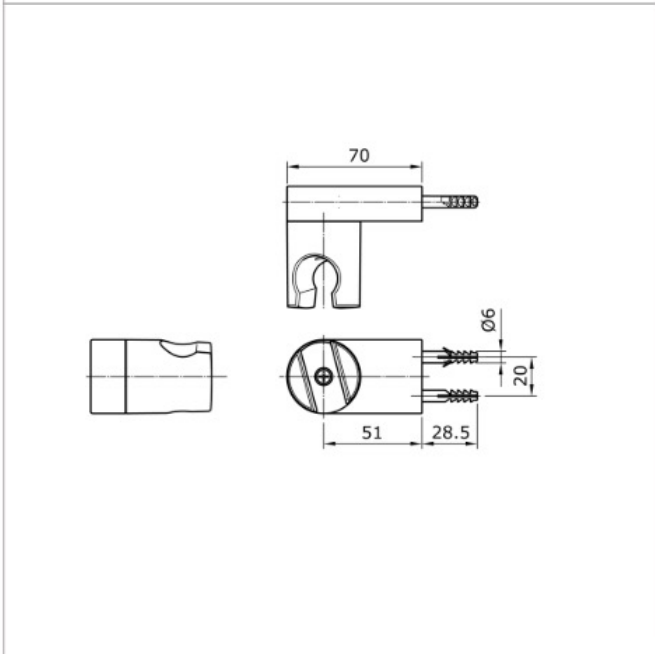

Brand

TOTO

Product Name

A9A332Y

Description

- TOTO "Rei Series" Shower hanger

Colour / Material

Chrome

Specifications