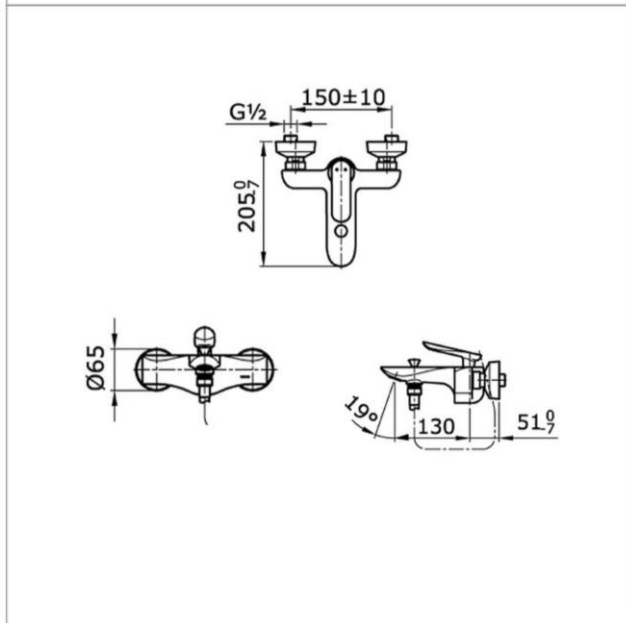

Brand

TOTO

Product Name

TX471KHAV1

Description

- TOTO "HA" single lever bath & shower Mixer w/o hand shower set
- Flow regulator

Color / Material

Chrome

Specifications

Water pressure : 0.05MPa ~ 0.75MPa