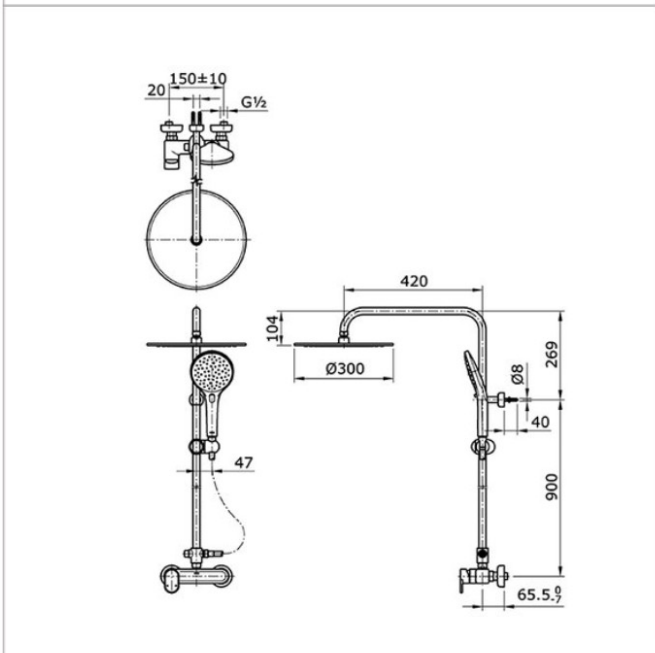

Brand

TOTO

Product Name

TX492MMC

Description

- TOTO "LOZZA" Exposed shower column with fixed shower head and hand shower set with sliding c/w
- Flow Regulator

Colour / Material

Nickel Chrome

Specifications

Fixed Shower Size : Ø 300mm
Height : 1169mm