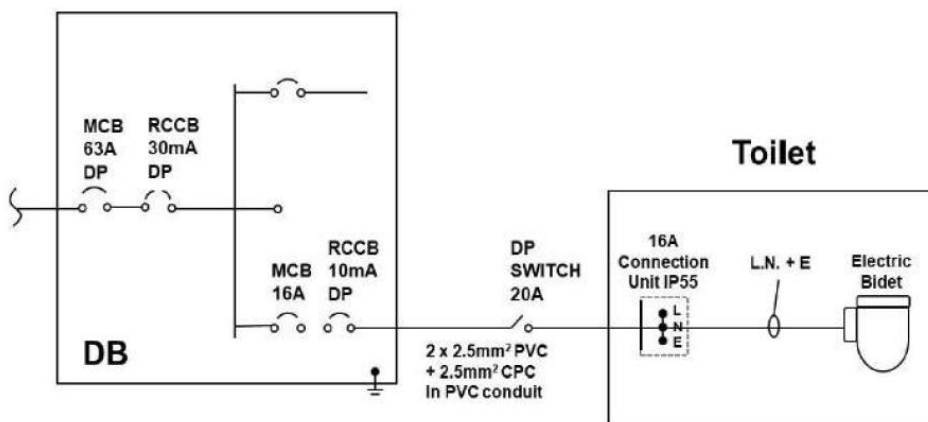

Electrical Installation Requirements for TOTO Washlet & Neorest

Remarks:

The above information is a guideline and subjected to local code of practice and requirement. Please engage competent Electrical Contractor and Licensed Electrical Worker to carry out the work prior for inspection and certification.