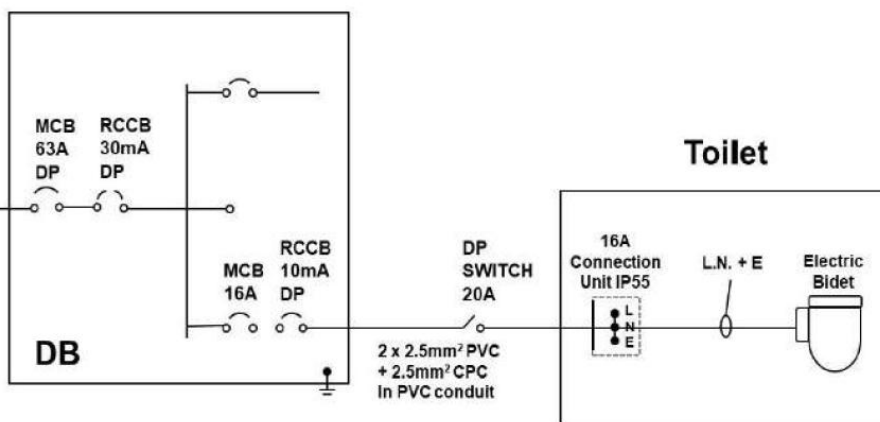

Electrical Installation Requirements for TOTO Washlet & Neorest

Remarks:

The above information is a guideline and subjected to local code of practice and requirement. Please engage competent Electrical Contractor and Licensed Electrical Worker to carry out the work prior for inspection and certification.