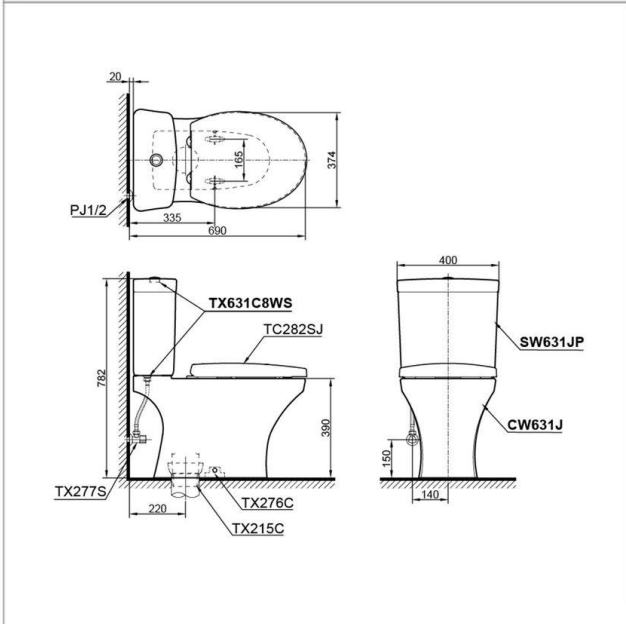

Brand

TOTO

Product Name

CW631J

Description

- Closed coupled toilet

Colour / Material

White

Specifications

Flush System	: Wash Down
Water Usage	: 4.5L / 3.0L
Rough-in	: 220 mm (S-Trap)
Size	: 374W x 690D x 782H mm
Water Pressure	: 0.05MPa ~ 0.75MPa